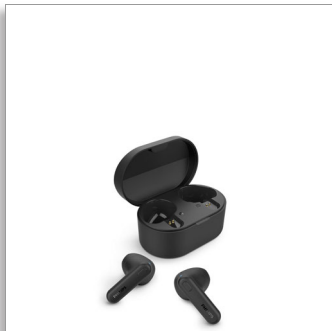

Philips
True Wireless
Headphones

Clear call quality

13 mm drivers for punchy bass
Ergonomic design for comfort
IPX4 splash/sweat resistant

TAT1138BK

Hear your sounds clearly

Hear your sounds perfectly. These True Wireless headphones use 13 mm drivers for lush sound and punchy bass and an AI mic for clear calls. With IPX4 splash and sweat resistance and a pocket-sized charging case for 15 hours play time.

Style and comfort

- Ergonomically designed ear buds for all day comfort
- Short hockey stick design

Active all day

- IPX4 splash and sweat resistant
- No worries. Up to 15 hours play time with the case

Powerful playlists. Clear calls

- Custom 13 mm drivers for lush sound and punchy bass
- AI mic for clear call quality

PHILIPS

True Wireless Headphones

Clear call quality 13 mm drivers for punchy bass, Ergonomic design for comfort, IPX4 splash/sweat resistant

Dimensions

- Charging case dimension(WxDxH): 3.11 x 5.95 x 3.20 cm
- Earbud dimension(WxDxH): 1.85 x 2.97 x 2.02 cm
- Total weight: 0.037 kg

UPC

- UPC: 8 40063 20316 7

Voice assistant

- Voice assistant compatible: Apple Siri, Google Assistant
- Voice assistant activation: Manual
- Voice assistant support