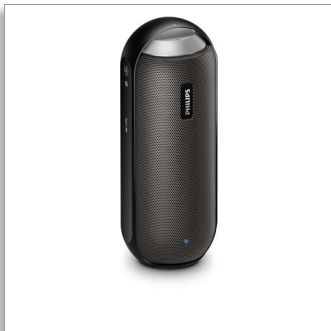

Philips
wireless portable speaker

Bluetooth® and NFC

Splash proof
Built-in microphone for calls
12W, Rechargeable battery

BT6000B

Small is Great

Big sound 360° around

Chuck the speaker down any way you like, vertical or horizontal. 360° of sound means you get big sound all around, every time. Splashproof, rugged and equipped with wireless music streaming it brings warm, natural sound wherever you go.

Designed to go places

- Built-in rechargeable Li-ion battery for playback anywhere
- Splash-proof design ideal for outdoor use (IPX4)

Advanced versatility

- Audio-in for easy portable music playback
- One-Touch with NFC-enabled smartphones for Bluetooth pairing
- Built-in microphone for hands-free phone calls
- Wireless music streaming via Bluetooth

Sound that blows you away

- 2 x 6W RMS total output power
- Two speaker drivers & passive radiators give immersive sound
- Digital Sound Processing for lifelike, distortion-less music

PHILIPS

wireless portable speaker
Bluetooth® and NFC Splash proof, Built-in microphone for calls, 12W, Rechargeable battery

BT6000B/12

Highlights

Wireless music streaming

Bluetooth is a short range wireless communication technology that is both robust and energy-efficient. The technology allows easy wireless connection to iPod/iPhone/iPad or other Bluetooth devices, such as smartphones, tablets or even laptops. So you can enjoy your favorite music, sound from video or game wireless on this speaker easily.