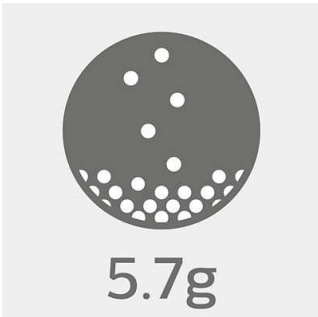

Sports headphones with mic
8.6mm drivers/open-back Earbud

SHQ1305LF/00

Highlights

3 choices of ear tips sizes

3 ear tip sizes for the optimum fit

5.7g ultra lightweight design*

Weighing in at just 5.7g, these Actionfit sports earphones are so light and comfortable that you will forget you are even wearing them. Perfect for keeping you going right through the hard final miles.