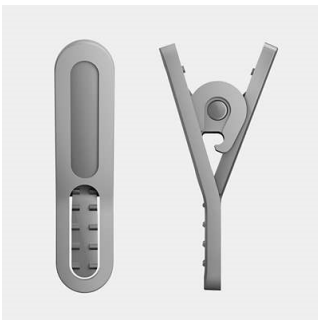

protection

- Sporty carrying pouch for easy storage
- Kevlar[®] Reinforced cable for ultimate durability
- Sweat and moisture proof – ideal for any workout

Freedom

- 3 ear tip sizes for the optimum fit
- 5.7g ultra lightweight design provides ultimate comfort*
- Cable clip included for tangle-free workout
- C-shaped ear tip secures the headphones in place

Sports headphones with mic
8.6mm drivers/open-back Earbud

SHQ1305LF/00

Highlights

3 choices of ear tips sizes

3 ear tip sizes for the optimum fit

5.7g ultra lightweight design*

Weighing in at just 5.7g, these Actionfit sports earphones are so light and comfortable that you will forget you are even wearing them. Perfect for keeping you going right through the hard final miles.

Cable clip

A cable clip comes included with ActionFit earphones, keeping the cable out of your way while you push yourself harder.

Sporty carrying pouch for easy

Sporty carrying pouch for easy storage

C-shaped stabilizing ear tip

C-shaped rubberized ear tips keep the Actionfit earphones tightly in your ear so you can focus on your workout, not on keeping them in.

Hands free call

Remote control and mic for switching from music to call