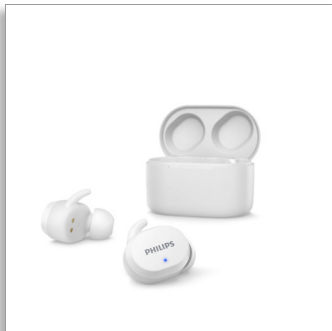

Philips
True Wireless
Headphones

Earbuds with in-ear fit

Portable charging case
IPX5 water protection
Up to 26 hours play time

TAT3216WT

Secure and comfortable. Touch controls.

From phone meeting to playlists in the park—these true wireless headphones are there for you. They don't mind rain or sweat, and you get great sound and a secure in-ear fit that won't come loose. Plus 24 hours play time with the case.

Extremely convenient. Super comfortable.

- Make calls using a single earbud. Mono mode
- Secure, comfortable in-ear fit
- 2 colors. Soft wing tips. 3 sizes of ear-tip cover

Portable charging case. Up to 24 hours play time

Secure, comfortable in-ear fit

You get real comfort thanks to soft, interchangeable silicone ear-tip covers. The ear-tip covers securely insert into your ear canal, creating a perfect seal that diminishes external noise. The wing tips keep each earbud secure.

Product dimensions

- Height: 4 cm
- Width: 9 cm
- Depth: 5 cm
- Weight: 0.055 kg

Accessories

- Quick Start Guide
- Eartips: 3 pairs (S/M/L)
- Charging case
- Charging cable: USB-C cable, 500 mm

Design

- Color: White
- Wearing style: In-ear
- Ear coupling material: Silicone
- Ear fitting: In-ear
- In-ear fitting type: Silicone ear tip