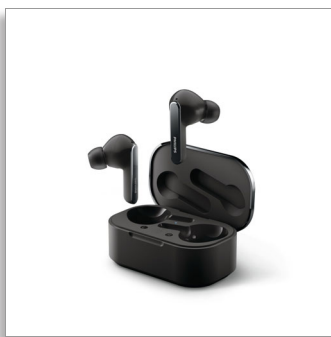

### Noise Canceling Pro

Two mics for clear calls  
Wireless charging case  
IPX5 water protection

TAT5506BK