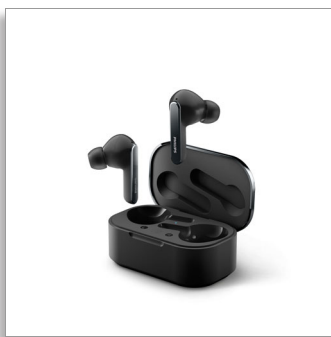

Philips
True Wireless
Headphones

Noise Canceling Pro

Two mics for clear calls
Wireless charging case
IPX5 water protection

TAT5506BK

Your life, your moves, your music

Music or calls, these attractive true wireless headphones are ready. Noise Canceling Pro tunes out background noise—perfect for listening outdoors or on a commute. You get a secure comfy fit, and the metallic look adds a dash of style.

Made for you

- Qi-compatible case can be charged wirelessly or via USB-C
- Handy wireless charging case. Get up to 32 hours play time
- IR sensor. Music pauses when you take an earbud out
- Philips Headphones app. Custom sound and more

Ready for your day. Or night

- Easy control and pairing
- Quick reconnect to your phone when you open the case
- IPX5 water and sweat resistant

Great sound, sleek looks

- Sleek design with Noise Canceling Pro
- Great sound from 10 mm neodymium drivers
- Secure, comfortable in-ear fit
- Clear calls, using one earbud or both

Secure, comfortable in-ear fit

You get real comfort thanks to soft, interchangeable silicone ear-tip covers. The ear-tips on each earbud insert securely into your ear canal, creating a perfect seal that diminishes external noise. The 'hockey stick' form factor keeps each earbud secure.