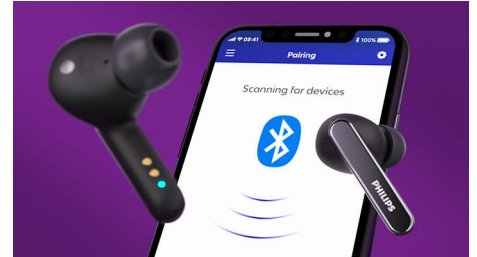

Secure, comfortable in-ear fit

You get real comfort thanks to soft, interchangeable silicone ear-tip covers. The ear-tips on each earbud insert securely into your ear canal, creating a perfect seal that diminishes external noise. The 'hockey stick' form factor keeps each earbud secure.

Handy charging case

No matter what your day brings, these headphones can keep up. You get 8 hours play time (7 hours with ANC) from a pair of fully charged earbuds, and a fully charged case gives you another 24 hours (21 hours with ANC). The Qi-compatible case can be charged wirelessly or via USB-C.

Philips Headphones app

The Philips Headphones app puts you in charge of the music you're listening to. Adjust levels yourself or choose from preset sound styles. You can also use the app to switch between preset noise-cancellation modes, or control the Voice Enhanced Mode.

TAT5506BK/00

Easy control and pairing

Controls on the earbuds let you pause your playlist, take calls, and wake your phone's voice assistant. The headphones are ready to pair in an instant. Once paired, they reconnect with your phone as soon as you open the charging case.