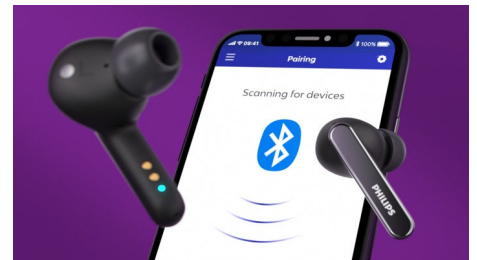

Easy control and pairing

Controls on the earbuds let you pause your playlist, take calls, and wake your phone's voice assistant. The headphones are ready to pair in an instant. Once paired, they reconnect with your phone as soon as you open the charging case.