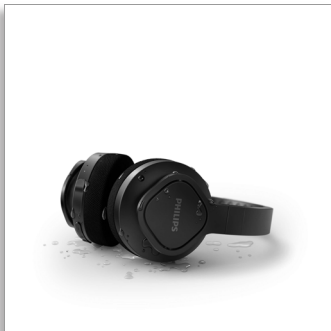

Philips  
Wireless sports  
headphones

Washable ear-cup cushions  
Lightweight and rugged  
IP55 dust/water protection

TAA4216BK

### From the park to the streets to the beach

- Easy storage. Compact-folding design
- Multi-function button. Built-in mic. Easy pairing
- Compatible with an audio cable (3.5 mm jack)

### From workout playlist to vital call

- Powerful 40 mm neodymium drivers
- Clear sound and powerful bass
- Your tunes stay yours. Closed-back design
- Charge for 15 minutes, get 2 hours extra play time