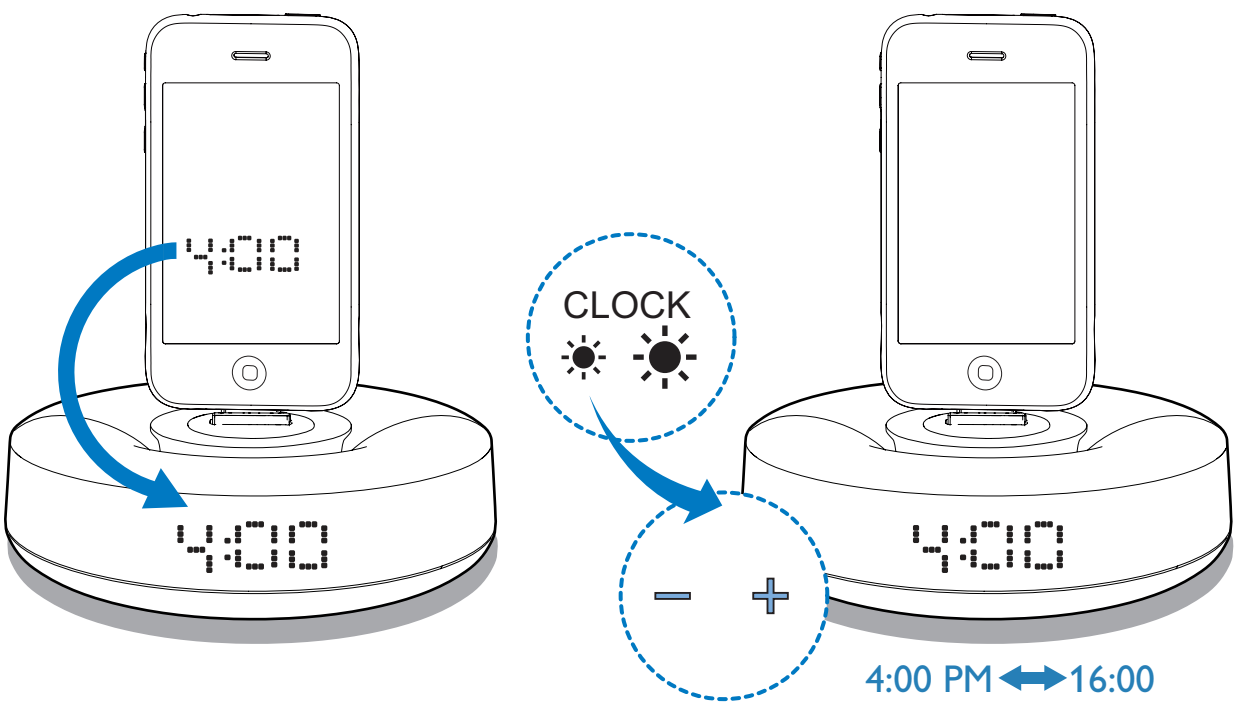

Be responsible
Respect copyrights