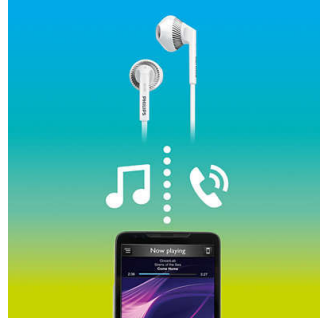

Quality 14.2mm speaker drivers with a bass vent design on the earphones for rich bass.

Powerful magnets

Powerful magnets enhance bass performance

Supports Bluetooth version 4.1

Pair your smart device with your headphones using Bluetooth and enjoy the freedom of crystal clear music and phone calls - without the hassle of cables.

Tangle-free flat cable

Flat cable ensures that your cord stays smooth and tangle free - always.

Wireless music and calls

Enjoy the freedom of listening to music and phone calls - without the hassle of a cable. Change tracks, volume control, and answer calls with an easy to use remote control.