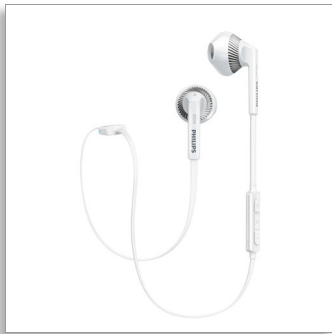

Philips
Bluetooth Headset

14.2mm drivers/ open-back
Earbud
Flat cable

SHB5250WT

Wireless freedom, powerful sound

Designed to fit ear geometry

Designed for wireless freedom on the go, these Philips MyJam FreshTones BT earphones feature 14.2mm drivers for big bass and optimal fit designed around ear geometry.

Always ready to go

- Wireless control for music enjoyment and calls
- Flex-grip cable relief enhances durability and connectivity

Listen for longer

- Bluetooth version 4.1 and HSP/HFP/A2DP/AVRCP Support
- Tangle-free flat cable for convenience on the go
- Designed to fit ear geometry comfortably

Revel in quality sound

- 14.2mm speaker drivers for powerful sound and rich bass
- Powerful magnets enhance bass performance

PHILIPS

Bluetooth Headset
14.2mm drivers/ open-back Earbud, Flat cable

Highlights

Flex-grip cable relief

Using a rubberized Flex-grip cable relief between the headphones and the cable, the connection is protected from damage through repeated bending extending its life.

Large speaker drivers