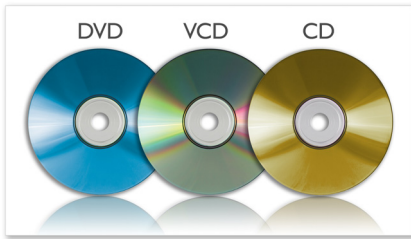

Highlights

DVD, DVD+/-RW, (S)VCD, CD

The Philips Portable DVD player is compatible with most DVD and CD discs available in the market. DVD, DVD+/-R, DVD+/-RW, (S)VCD, and CD – all of them can play on the DVD player. DVD+/-R is a shorthand term for a DVD drive that can accept both of the common recordable DVD formats. Likewise,

DVD+/-RW handles both common rewritable disc types.

DivX Certified

With DivX® support, you are able to enjoy DivX encoded videos and movies from the Internet, including purchased Hollywood films. The DivX media format is an MPEG-4 based video compression technology that enables you to save large files like movies, trailers and music videos on media like CD-R/RW and DVD recordable discs, USB storage and other memory cards for playback on your DivX Certified® Philips device.

Power Resume

The DVD-Video player remembers where you stop watching last time when it is powered off

directly or when the power supply discontinued. If you did not switch to play another disc, your player will resume play where you have stopped the movie last time just by reloading the disc. Making your life a lot easier!

Games CD

This player comes pre-packed with a bonus games CD for extra fun. Just put a game CD in the disk drive and start having added enjoyment on the go.

TUV mounting pouch

TUV complied mounting pouch included