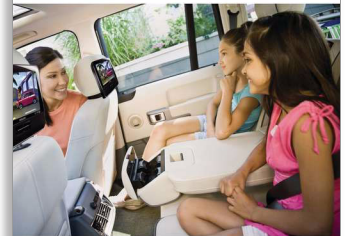

Philips
Dual screen portable DVD
player

18cm/ 7" LCD
Dual screens

PD7012G

Enjoy your movies on the road

with 2 LCD and 2 game controllers

Play your movies and games in car! The Philips PD7012G featuring two 7"/18cm TFT LCD display screens let you indulge in enjoying your DVD movies, music and photos. 2 game controllers are double the fun on the road.

Play your movies, music and photos on the go

- DVD, DVD+/-R, DVD+/-RW, (S)VCD, CD compatible
- MP3-CD, CD and CD-RW playback
- View JPEG images from picture disc

Game-ready for extra fun

- 17.8 cm (7") TFT color LCD display for high quality viewing
- Games CD provided for instant fun