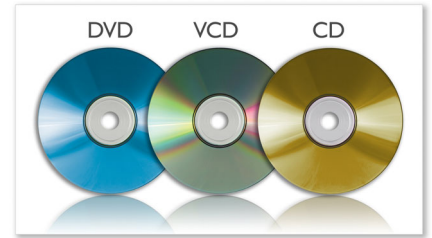

Audio Playback

- Compression format: Dolby Digital, MP3
- MP3 bit rates: 32 - 320 kbps
- Playback Media: CD, CD-RW, MP3-CD, CD-R
- File systems supported: ISO-9660, Joliet

Connectivity

- DC in: 9V, 0.8A
- Headphone jack: 3.5mm Stereo Headphone x 2
- AV output: Composite (CVBS) x1

Accessories

- AC/DC Adaptor: DC-in 9V, 0.8A (110-240v, 50/60Hz)
- Cables: 3.5mm AV cable
- Car kit: cigarette charger, headrest mounting straps x 2
- User Manual: Multi Languages
- Second LCD screen: 7" TFT LCD x 1 pcs
- Remote control: Game controllers x 2

Convenience

- Shock proof

Outer Carton

- Gross weight: 6.35 kg
- Gross weight: 13.999 lb
- GTIN: 1 06 09585 22810 5
- Outer carton (L x W x H): 14.6 x 9.0 x 12.0 inch
- Outer carton (L x W x H): 37 x 22.8 x 30.5 cm
- Nett weight: 4.71 kg
- Nett weight: 10.384 lb
- Number of consumer packagings: 3
- Tare weight: 1.64 kg
- Tare weight: 3.616 lb

Packaging dimensions

- Packaging dimensions (W x H x D): 36 x 29.5 x 7.2 cm
- Packaging dimensions (W x H x D): 14.2 x 11.6 x 2.8 inch
- Gross weight: 1.98 kg
- Gross weight: 4.365 lb
- Nett weight: 3.461 lb
- Nett weight: 1.57 kg
- Number of products included: 1
- Packaging type: Carton
- Tare weight: 0.904 lb
- Tare weight: 0.41 kg
- UPC: 6 09585 22810 8

Product dimensions

- Cable length: 0 cm
- Cable length: 0 inch
- Product dimensions (W x H x D): 7.9 x 6.1 x 2.2 inch
- Product dimensions (W x H x D): 20 x 15.5 x 5.5 cm
- Weight: 1.978 lb
- Weight: 0.897 kg

PD7012G/37

Highlights

DVD, DVD+/-RW, (S)VCD, CD

The Philips Portable DVD player is compatible with most DVD and CD discs available in the market. DVD, DVD+/-R, DVD+/-RW, (S)VCD, and CD – all of them can play on the DVD player. DVD+/-R is a shorthand term for a DVD drive that can accept both of the common recordable DVD formats. Likewise, DVD+/-RW handles both common rewritable disc types.

Power Resume

The DVD-Video player remembers where you stop watching last time when it is powered off directly or when the power supply discontinued. If you did not switch to play another disc, your player will resume play where you have stopped the movie last time just by reloading the disc. Making your life a lot easier!