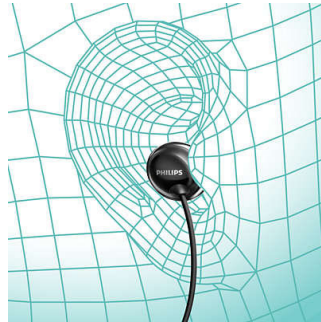

Ergonomic fit

So slim you can barely feel them in your ears, Hyprlite headphones deliver your music in weightless comfort.

SHE4205BK/00

Specifications

Sound

- Acoustic system: Open
- Diaphragm: PET
- Magnet type: Neodymium
- Voice coil: CCAW
- Frequency response: 9 –23 000 Hz
- Speaker diameter: 12.2 mm
- Sensitivity: 105 dB
- Maximum power input: 30 mW
- Impedance: 32 ohm

Connectivity

- Cable Connection: symmetrical
- Finishing of connector: nickel plated
- Cable length: 1.2 m
- Connector: 3.5 mm

Outer Carton

- Length: 18.8 cm
- Number of consumer packagings: 6
- Width: 11.7 cm
- Gross weight: 0.325 kg
- Height: 12.8 cm
- GTIN: 1 69 51613 99113 5
- Nett weight: 0.078 kg
- Tare weight: 0.247 kg

Packaging dimensions

- Height: 17.2 cm
- Packaging type: Carton
- Type of shelf placement: Both
- Width: 9.5 cm
- Depth: 1.5 cm
- Number of products included: 1
- EAN: 69 51613 99113 8
- Gross weight: 0.039 kg
- Nett weight: 0.013 kg
- Tare weight: 0.026 kg

Product dimensions

- Height: 1.65 cm
- Width: 1.75 cm
- Depth: 1.16 cm
- Weight: 0.013 kg

Design

- Color: Black

Issue date 2024-03-08

Version: 14.0.11

EAN: 69 51613 99113 8

© 2024 Koninklijke Philips N.V.
All Rights reserved.

Specifications are subject to change without notice.
Trademarks are the property of Koninklijke Philips N.V.
or their respective owners.

www.philips.com