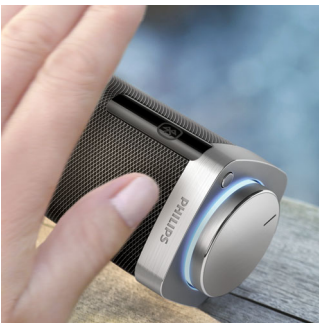

Philips
wireless portable speaker

Bluetooth®

Gesture control
Built-in microphone for calls
12W, Rechargeable battery

SB7300

Big sound, shockingly clear

The sleek and portable Philips Shoqbox SB7300 speaker delivers shockingly big, clear sound with deep bass - wirelessly via Bluetooth. Powered by 4 speaker drivers and woox, and made from real aluminium, Shoqbox is clearly designed to impress.

Portability

- Play anytime, anywhere
- Built-in lithium battery

PHILIPS

Wireless portable speaker
Bluetooth® Gesture control, Built-in microphone for calls, 12W, Rechargeable battery

SB7300/05

Highlights

Powered by 4 neodymium drivers

Motion sensor

SHOQBOX is equipped with a motion sensor. Simply swipe over the sensor from left to right

or right to left, to skip to the next or last track. Put your hand over the sensor for a second to pause the music. Do it again to put it back on. Easy gesture control allows you to control your music the simplest way.

Built-in mic

With its built-in microphone, it also works as a speaker phone. When a call comes in, the music is put on pause and you can talk via the speaker. Call for a business meeting. Or call your friend from a party. Either way, it works great.