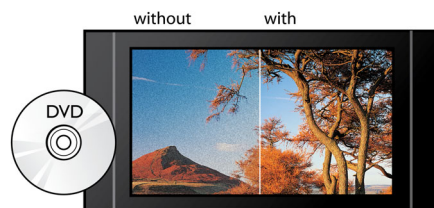

DVD video upscaling

HDMI 1080p upscaling delivers images that are crystal clear. DVD movies in standard definition can now be enjoyed in high definition resolution - ensuring more details and more true-to-life pictures. Progressive Scan (represented by "p" in "1080p") eliminates the line structure prevalent on TV screens, again ensuring relentlessly sharp images. To top it off, HDMI makes a direct digital connection that can carry uncompressed digital HD video as well as digital multi-channel audio, without conversions to analog - delivering perfect picture and sound quality, completely free from noise.