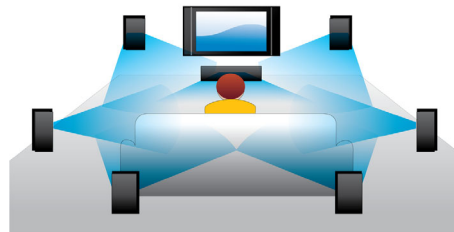

Dolby TrueHD

Dolby TrueHD deliver the finest sound from your Blu-ray Discs. Audio reproduced is virtually indistinguishable from the studio master, so you hear what the creators intended for you to hear. Dolby TrueHD complete your high definition entertainment experience.