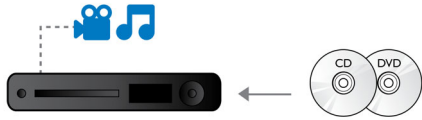

Blu-ray Disc/ DVD player
3D Blu-ray Disc playback DivX Plus HD, USB2.0 Media Link

BDP3290B/98

Highlights

Enjoy movies and music

Enjoy all your movies and music from CD and DVD