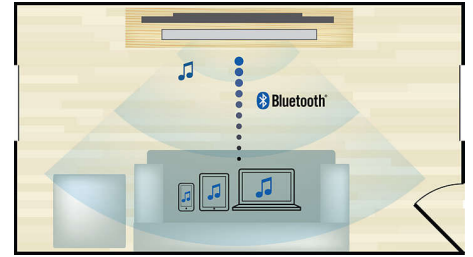

Works with multiple devices

Works with TVs, BD/DVD players, gaming consoles, MP3 players

Audio in

Audio in allows you to easily play your music directly from your iPod/iPhone/iPad, MP3 player, or laptop via a simple connection to your Philips home cinema system. Simply connect your audio device to the Audio in jack to enjoy your music with the superior sound quality of the Philips home cinema system.

Low-rise profile

Low-rise profile for the perfect fit in front of your TV

Ultra-compact soundbar

Ultra-compact soundbar - just 85cm/33" wide

Bluetooth wireless streaming

Bluetooth wireless music streaming from your music devices

FM digital tuning

Digital FM radio delivers new music options and entertainment to your soundbar speaker, speaker system and home theater system. Auto scan is available for radio stations, so searching for your favorite channel will never take more than a few seconds. Preset radio stations can be stored, giving you instant access to all your favorite stations without manual tuning each time.