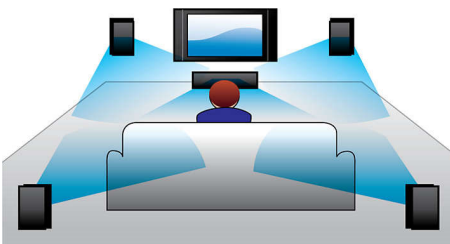

Dolby Digital

Because Dolby Digital, the world's leading digital multi-channel audio standards, make use

of the way the human ear naturally processes sound, you experience superb quality surround sound audio with realistic spatial cues.

Works with multiple devices

Works with TVs, BD/DVD players, gaming consoles, MP3 players