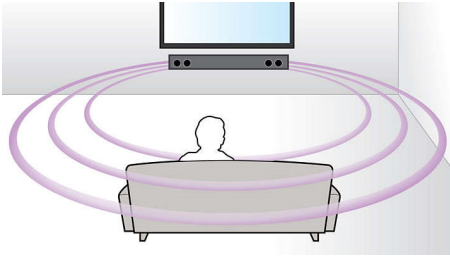

Designed for simplicity

- Low-rise profile for the perfect fit in front of your TV
- Ultra-compact soundbar - just 85cm/33" wide

Richer sound for watching TV and movies

- Virtual Surround Sound for a realistic movie experience
- Dolby Digital for ultimate movie experience
- External subwoofer adds thrill to the action

PHILIPS

Soundbar speaker
2.1 CH wired subwoofer Bluetooth®, FM, Digital tuning, 80W

HTL1193B/98

Highlights

Virtual Surround Sound

Philips Virtual Surround Sound produces rich and immersive surround sound from less than five-speaker system. Highly advanced spatial algorithms faithfully replicate the sonic characteristics that occur in an ideal 5.1-channel environment. Any high quality stereo source is transformed into true-to-life, multi-channel surround sound. No need to purchase extra speakers, wires or speaker stands to appreciate room-filling sound.