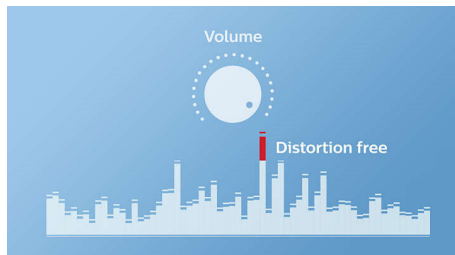

PHILIPS

Highlights

Anti-clipping function_BT55

Anti-Clipping lets you play music louder and keeps it high quality, even when the battery is low. It accepts a range of input signals, from 300mV to 1000mV and keeps your speakers safe from damage by distortion. This built-in function monitors the musical signal as it goes through the amplifier and keeps peaks within the amplifier's range, preventing the audio distortion caused by clipping without affecting loudness. A portable speaker's ability to reproduce musical peaks decreases along with