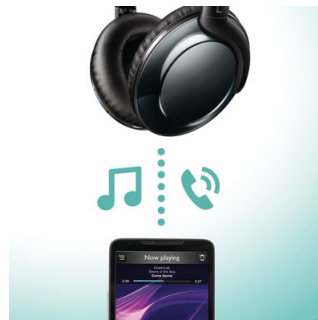

## Clear sound

High-power 32mm tilted drivers reproduce clear, crisp sound and deep, rich bass.

## Handsfree calls

The easy-to-use remote control allows you to play/pause tracks and answer calls with a simple push of a button.