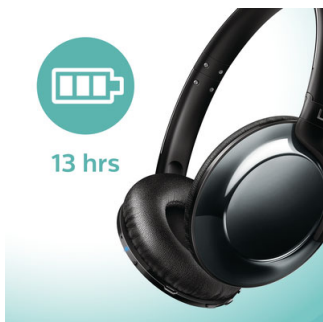

12-hour playtime

With 12 hours of playtime, you'll have enough power to keep your music going all day.