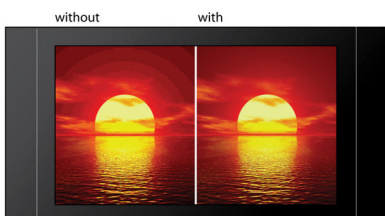

12-bit/108MHz video processing

12-bit Video DAC is a superior Digital-to-Analogue-Converter that preserves every

detail of the authentic picture quality. It shows subtle shades and smoother graduation of colors, resulting in a more vibrant and natural picture. The limitation of the usual 10bit DAC become in particular apparent while using large screens and projectors.