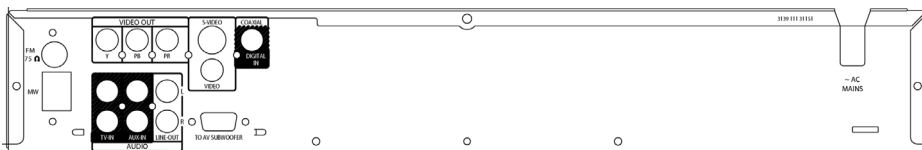

Dimensions

- Weight incl. Packaging: 25 kg
- Surround Speaker dimensions (W x H x D): 93 x 170 x 64 mm
- Surround speaker Weight: 0.76 kg
- Subwoofer dimensions (W x H x D): 236 x 360 x 470 mm
- Subwoofer Weight: 10.76 kg
- Set dimensions (W x H x D): 435 x 74.4 x 441 mm
- Set weight: 5.6 kg
- Center speaker dimensions (W x H x D): 246 x 93 x 68 mm
- Center Speaker Weight: 1.34 kg
- Packaging dimensions (W x H x D): 632 x 436 x 509 mm