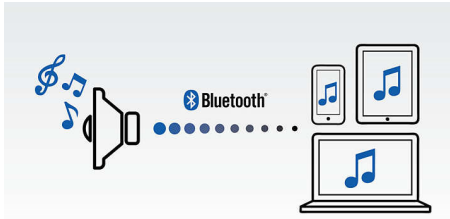

### Designed for grab and go

- Built-in rechargeable battery for music playback anywhere

**PHILIPS**

wireless portable speaker  
Bluetooth® with MULTIPAIR, Rechargeable battery, Red

BT2600R/00

## Wireless music streaming

Bluetooth is a short range wireless communication technology that is both robust and energy-efficient. The technology allows easy wireless connection to iPod/iPhone/iPad or other Bluetooth devices, such as smartphones, tablets or even laptops. So you can enjoy your favourite music and sound from videos or games wirelessly.

## Swap music between 2 devices

Pair with 2 smart devices simultaneously so you can stream music from whichever device you want, without the hassle of un-pairing and re-pairing. To play a song on a different device, pause the song on the original device first and then play the new song on a different device to take over. It's perfect for sharing music with friends, at parties, or just playing different songs stored on different devices. Let friends and family pair at the same time, so you can swap between each other's music easily.