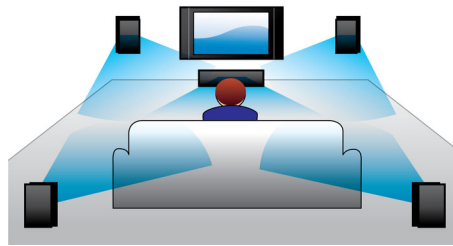

Dolby TrueHD and DTS-HD

Dolby TrueHD and DTS-HD Master Audio Essential deliver the finest sound from your Blu-ray Discs. Audio reproduced is virtually indistinguishable from the studio master, so you hear what the creators intended for you to hear. Dolby TrueHD and DTS-HD Master Audio Essential complete your high definition entertainment experience.