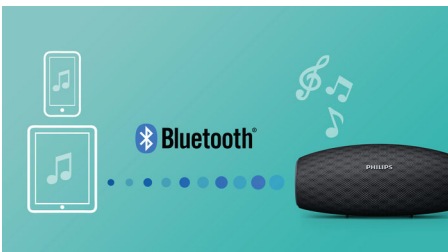

PHILIPS

wireless portable speaker
10W, 10hr Long Bluetooth range, Waterproof, dustproof, Quick charge option

BT6900B/00

Highlights

Anti-clipping function

Anti-Clipping lets you play music louder and keeps it high quality, even when the battery is low. It accepts a range of input signals, from 300mV to 1000mV and keeps your speakers safe from damage by distortion. This built-in function monitors the musical signal as it goes through the amplifier and keeps peaks within the amplifier's range, preventing the audio distortion caused by clipping without affecting loudness. A portable speaker's ability to reproduce musical peaks decreases along with battery power, yet anti-clipping reduces peaks caused by low battery, keeping music distortion free.

Wireless music streaming

Bluetooth is a wireless communication technology that is both robust and energy-efficient. The technology allows easy wireless connection to iPod/iPhone/iPad or other Bluetooth devices, such as smartphones, tablets or even laptops. So you can enjoy your favorite music, sound from video or game wireless on this speaker easily.

30m Bluetooth range

Move freely around with your smart phone, without worrying about dropping your music. EverPlay speaker offers an incredibly stable and long-range Bluetooth connection up to 30 metres or 100 feet, three times faster than industry standards. The speakers are equipped with a sensitivity antenna and radio frequency filter to minimize background interference.