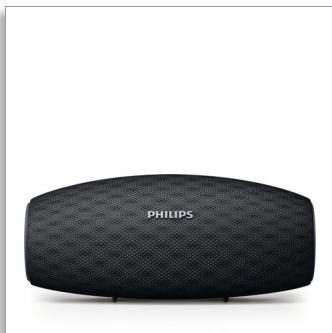

Philips
wireless portable speaker

10W, 10hr

Long Bluetooth range
Waterproof, dustproof
Quick charge option

BT6900B

Music never stops

My music never stops. Everplay wireless portable speaker keeps playing all the time without interruption thanks to the strong Bluetooth connection and intuitive charging options. Its custom fabric makes it beautiful as well as super durable

Powerful sound

- Big sound from front-firing neodymium speaker
- Bass radiators for extra bass boost and extension
- Anti-clipping function for loud, distortion free music

Strong Bluetooth connection

- Wireless music streaming via Bluetooth
- Strong Bluetooth connection up to 30m or 100ft
- Built-in microphone for hands-free phone calls

Intuitive charging

- Quick-charge recharges speaker 3 times faster
- Battery indicator to easily view power level
- USB cable doubles as a strap

Super durability

- Durable build – shockproof, dustproof and waterproof (IP57)
- High performance DuraFit fabric

PHILIPS

wireless portable speaker
10W, 10hr Long Bluetooth range, Waterproof, dustproof, Quick charge option

BT6900B/00

Highlights

Anti-clipping function

Anti-Clipping lets you play music louder and keeps it high quality, even when the battery is low. It accepts a range of input signals, from 300mV to 1000mV and keeps your speakers safe from damage by distortion. This built-in function monitors the musical signal as it goes through the amplifier and keeps peaks within the amplifier's range, preventing the audio distortion caused by clipping without affecting loudness. A portable speaker's ability to reproduce musical peaks decreases along with battery power, yet anti-clipping reduces peaks caused by low battery, keeping music distortion free.