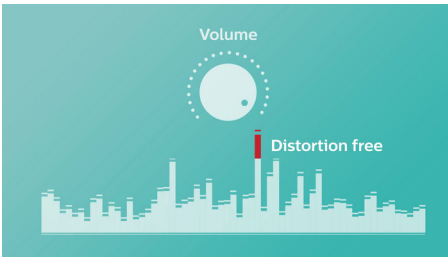

PHILIPS

wireless portable speaker
10W, 10hr Long Bluetooth range, Waterproof, dustproof, Quick charge option

BT6900B/00

Highlights

Anti-clipping function

Anti-Clipping lets you play music louder and keeps it high quality, even when the battery is low. It accepts a range of input signals, from 300mV to 1000mV and keeps your speakers safe from damage by distortion. This built-in function monitors the musical signal as it goes through the amplifier and keeps peaks within the amplifier's range, preventing the audio distortion caused by clipping without affecting loudness. A portable speaker's ability to reproduce musical peaks decreases along with battery power, yet anti-clipping reduces peaks caused by low battery, keeping music distortion free.