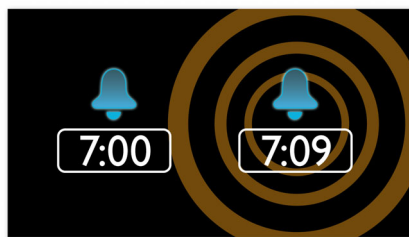

Repeat alarm

To counter oversleeping, the Philips Clock radio has a snooze feature. Should the alarm ring and you wish to continue sleeping a bit longer, simply press the Repeat Alarm button once and go back to sleep. Nine minutes later the alarm will ring again. You can continue to press the Repeat Alarm button every nine minutes until you turn off the alarm altogether.

Big display

The large display enables easy readability of the content on the screen. Now you can read the time and alarm easily, even from a distance. It is ideal for the elderly or the visually restricted.