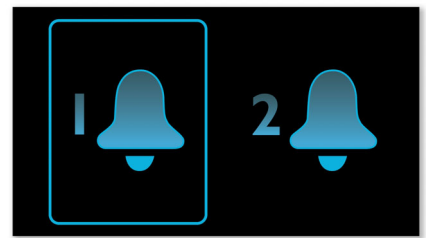

Dual alarm

The Philips audio system comes with two alarm times. Set one alarm time to wake you up and the other time to wake up your partner.

Battery back-up

Battery back-up ensures memory of time during power failure

Sleep Timer

Sleep timer lets you decide how long you want to listen to music or a radio station of your choice before falling asleep. Simply set a time limit (up to 1 hour) and choose a CD or radio station to listen to while you drift off to sleep. The Philips radio set will continue to play for the selected duration and then automatically switch off to a power-efficient, silent stand-by mode. Sleep Timer lets you fall asleep to your favorite CD or radio DJ without counting sheep or worrying about wasting power.