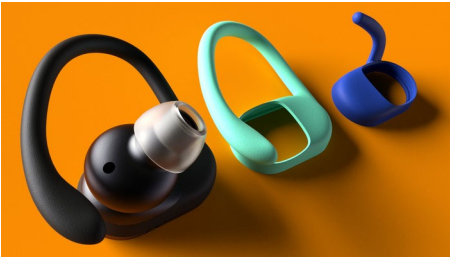

True wireless sports headphones
In-ear fit Heart-rate monitor, Ear hooks or wing tips, UV cleaning

TAA7306BK/00

Highlights

Ear hooks or wing tips

For light- to medium-intensity workouts, flexible and detachable wing tips keep the fit secure. When you're up for a harder session, detachable ear hooks ensure your buds stay put. Pick your ear-hook or wingtip color to suit your style.