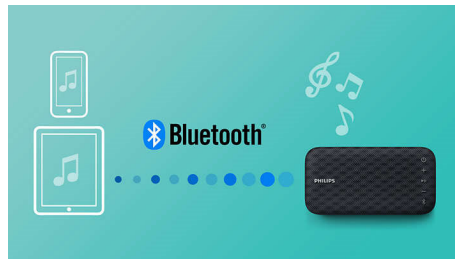

## Wireless music streaming

Bluetooth is a wireless communication technology that is both robust and energy-efficient. The technology allows easy wireless connection to iPod/iPhone/iPad or other Bluetooth devices, such as smartphones, tablets or even laptops. So you can enjoy your favorite music, sound from video or game wireless on this speaker easily.