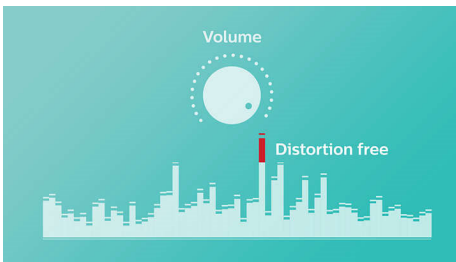

wireless portable speaker
4W, 8hr Long Bluetooth range, Waterproof, dustproof, By pack USB strap

BT3900W/37

Highlights

Powerful driver

EverPlay speaker delivers big sound from a slim form factor, with the help of a large bass radiating area and powerful driver. Engineered for sensitivity and stability, the paper cone with aluminum dust cap to deliver smooth responsiveness and improved high frequency output.

Bass radiators

EverPlay speaker gives powerful sound from a compact form factor, with the help of a large bass radiating area. It delivers extra bass boost and extension.

Anti-clipping function

Anti-Clipping lets you play music louder and keeps it high quality, even when the battery is low. It accepts a range of input signals, from 300mV to 1000mV and keeps your speakers safe from damage by distortion. This built-in function monitors the musical signal as it goes through the amplifier and keeps peaks within the amplifier's range, preventing the audio distortion caused by clipping without affecting loudness. A portable speaker's ability to reproduce musical peaks decreases along with battery power, yet anti-clipping reduces peaks caused by low battery, keeping music distortion free.