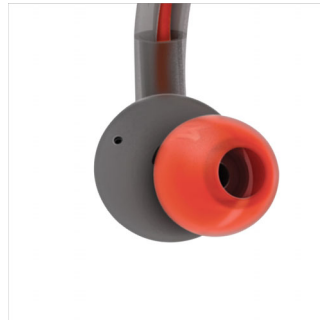

Powerful bass

There's nothing better than a solid groove to get you into your workout rhythm. With ActionFit headphones, your grooves are powered by superbly deep and dynamic bass that will boost any routine, letting you take it to a higher level.