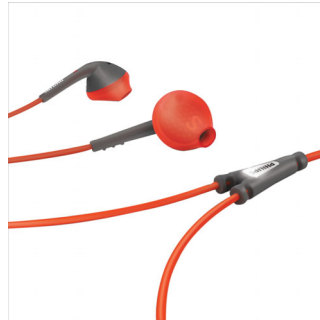

Kevlar-reinforced cable

Your ActionFit headphones are specially designed for durability and strength. Its Kevlar-coated cable is well protected against tearing and breaking, and can withstand extreme environments – and workouts.