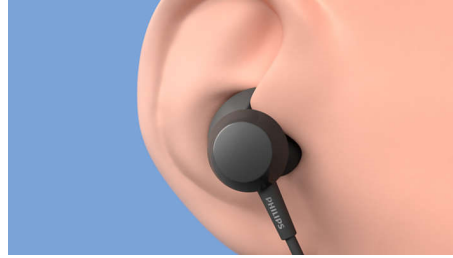

From playlists to calls

- Headphone cable sits comfortably behind your neck
- Inline remote. Easily switch from playlist to calls
- Smart pairing. Automatically find Bluetooth devices

Easy comfort

- Secure, flexible, comfortable
- 3 interchangeable rubber earbud covers
- Oval acoustic tube fits comfortably in your ear canal
- Wing tips for a secure fit. Better passive noise isolation

PHILIPS

In-ear wireless headphones
8.2mm drivers/ closed back In-ear

TAE4205BK/00

Highlights

BASS boost button

These wireless headphones boast 8.2 mm neodymium drivers that give you clear sound and punchy bass. When you want more, simply press the BASS boost button on the in-line remote. You'll feel the difference instantly.

Secure, flexible, comfortable

The oval acoustic tube and interchangeable earbud covers give you a comfortable in-ear fit. Soft wing tips fit snugly under the ridge of your ear, enabling a secure fit and better passive noise isolation.

Inline remote.

Take a call, pause your playlist. All without touching your smartphone. Smart Bluetooth pairing means these headphones remember the last devices they were paired with.

rubber ear covers

3 interchangeable rubber earbud covers