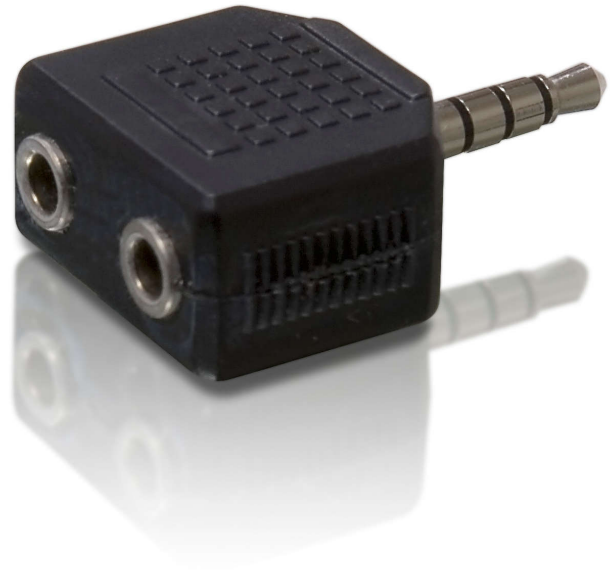

## Stereo Y adapter

3.5 mm (M) - (2) 3.5 mm (F)

SWA2551W

## Share your music

with this stereo "Y" adapter

Turns a single headphone jack into two.

### **Protects against signal loss**

- Bare copper shielding

### **Easy installation**

- Non-slip ergonomic grip for easy use