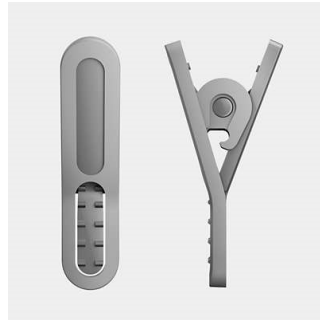

protection

- Sporty carrying pouch for easy storage
- Kevlar® Reinforced cable for ultimate durability
- Sweat and moisture proof - ideal for any workout

Freedom

- 3 ear tip sizes for the optimum fit
- Cable clip included for tangle-free workout
- 7.1g ultra lightweight design provides ultimate comfort*
- Adjustable earhook for personalized fit

Intensity

- High performance sound drives peak performance
- Insert earphones provide sound isolation

PHILIPS

Highlights

3 choices of ear tips sizes

3 ear tip sizes for the optimum fit

7.1g ultra lightweight design*

Adjustable earhook

An adjustable ear hook ensures the ActionFit SHQ3300 headphones fit your ears perfectly.

Just put the headphones on and slide the adjustable hook up or down for a snug fit. Whatever your workout or terrain, your headphones will stay on comfortably.

Cable clip

A cable clip comes included with ActionFit earphones, keeping the cable out of your way while you push yourself harder.

Sporty carrying pouch for easy storage

Kevlar® Reinforced cable

Kevlar® reinforced headphone cables are tough enough to survive even the roughest of workouts.