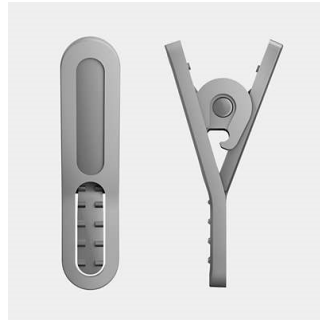

- High performance sound drives peak performance
- Insert earphones provide sound isolation

PHILIPS

Sports headphones with mic
8.6mm drivers/closed-back Earhook

SHQ3305WS/00

Highlights

3 choices of ear tips sizes

3 ear tip sizes for the optimum fit

7.1g ultra lightweight design*

Weighing in at just 7.1g, these Actionfit sports earphones are so light and comfortable that you will forget you are even wearing them. Perfect for keeping you going right through the hard final miles.

Adjustable earhook

An adjustable ear hook ensures the ActionFit SHQ3300 headphones fit your ears perfectly. Just put the headphones on and slide the adjustable hook up or down for a snug fit. Whatever your workout or terrain, your headphones will stay on comfortably.

Cable clip

A cable clip comes included with ActionFit earphones, keeping the cable out of your way while you push yourself harder.

Sporty carrying pouch for easy storage

Hands free call

Remote control and mic for switching from music to call