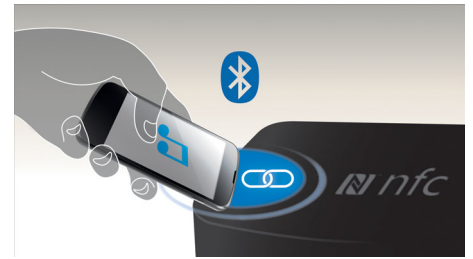

Bluetooth wireless streaming

Bluetooth wireless music streaming from your music devices

NFC technology

Pair Bluetooth devices easily with one-touch NFC (Near Field Communications) technology. Just tap the NFC enabled smartphone or tablet on the NFC area of a speaker to turn the speaker on, start Bluetooth pairing, and begin streaming music.