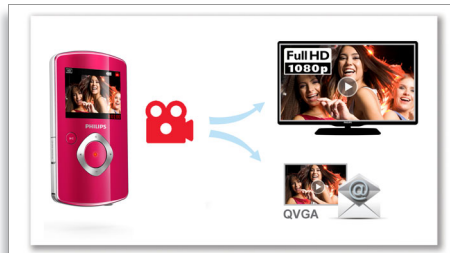

Integrated USB plug

Integrated USB plug for no-fuss connection to your PC/Mac

Advanced anti-shake

Advanced anti-shake lets you take great videos that you will always be proud to share. Steady and undistorted videos are ensured by gyro sensors that are armed with advanced algorithms. The sensors take measurements of the distance between the ground and the camera lens, and make the necessary

corrections whenever the camcorder wobbles. This advanced technology gives you blur-free pictures every time, letting you capture the best moments in life in amazing videos.

Dual format recording

Full HD videos are great for watching on HD TVs. But should you want to email the video or share it online, the large HD file will have to be compressed and converted into an email-friendly format. Your camcorder takes away that hassle by offering dual format recording. Turn the feature on and your videos are recorded in two formats—full HD (1080p) and email-friendly QVGA (240p)—simultaneously. This lets you enjoy your videos to the fullest on your HD TV, and gives you a format you can immediately share electronically.