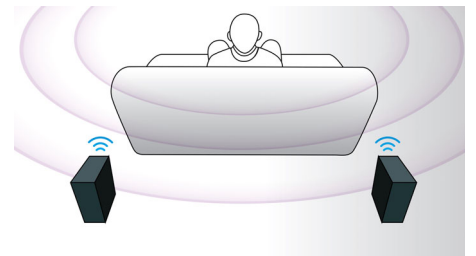

HDMI for HD movies

HDMI is a direct digital connection that can carry digital HD video as well as digital multichannel audio. By eliminating the conversion to analog signals it delivers perfect picture and sound quality, completely free from noise. Movies in standard definition can now be enjoyed in true high definition resolution - ensuring more details and more true-to-life pictures.

EasyLink

EasyLink lets you control multiple devices like DVD players, Blu-ray players, soundbar speaker, Home theater and TV's etc. with one remote. It uses HDMI CEC industry-standard

protocol to share functionality between devices through the HDMI cable. With one touch of a button, you can operate all your connected HDMI CEC enabled equipment simultaneously. Functions like standby and play can now be carried out with absolute ease.

Touch panel for playback

Intuitive touch panel controls allows you to control the volume as well as other playback options by simply pressing the touch sensitive controls on the front panel.

Wireless rear speakers option