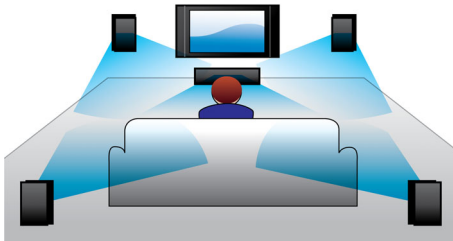

- Plays DVD, VCD, CD and USB devices
- HDMI for high definition movies and picture quality
- EasyLink to control all HDMI CEC devices via a single remote

Designed to enhance your cinema at home

- Touch panel for intuitive playback and volume control
- Wireless rear speakers option for clutter free placement
- Compact design that fits anywhere

PHILIPS

Highlights

Double Bass Sound

Powerful speakers with a bass-reflex system and double basspipes enhance the lower frequencies and deliver rock-solid, deep bass sounds. You'll be able to hear the lowest murmur or the deepest roar.

Dolby Digital

Because Dolby Digital, the world's leading digital multi-channel audio standards, make use of the way the human ear naturally processes sound, you experience superb quality surround sound audio with realistic spatial cues.

HDMI for HD movies

HDMI is a direct digital connection that can carry digital HD video as well as digital multichannel audio. By eliminating the conversion to analog signals it delivers perfect picture and sound quality, completely free from noise. Movies in standard definition can now be enjoyed in true high definition resolution - ensuring more details and more true-to-life pictures.