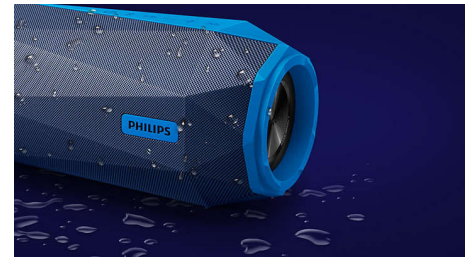

Philips ShoqBox
wireless portable speaker

Bluetooth®

Waterproof, shockproof
Multi-coloured lights

SB500A

Extreme loudness

The street-tough Philips ShoqBox SB500 Bluetooth portable speaker is the ultimate sound machine for party-starters who bring the beat wherever they go! High-powered extreme loudness meets explosive bass, while LED lights pulse to the beat.

High power

Built to bring big beats to the streets, the Philips ShoqBox SB500 pumps out huge sound from a portable Bluetooth speaker. Made with tough, high-quality custom materials, ShoqBox delivers a ludicrously loud 30 W total output power. With the integration of some next-level signal processing that monitors and adjusts the signal for the best sound at any volume, SB500 gives you enough dynamic, powerful, enormous sound to keep any street party rocking.

SB500A/00

Outdoor toughness

Waterproof, shockproof and party proof. The SB500 is built to survive. With an IPX7 rating, it can handle being held in water up to 1 metre deep for 30 minutes. So having it in the shower, or at the beach, is easy. The SB500 has also survived "torture chamber" testing, proving it can take a knocking and keep on rocking.

SHOQ mode

Get ready for the SHOQ...click, boom! With just a push of a button, you'll trigger the integrated SHOQ mode to instantly max the sound levels. Blow the roof off the party and feel the rush of extreme loudness! Cut through the neighbourhood noise without any dirty distortion - SB500 gives you quality sound and high-impact bass at any volume.