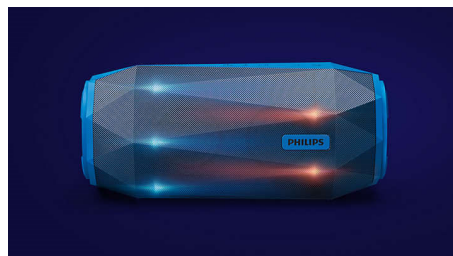

Multicolour LED lights

Step into the light and feel the power of pounding beats and blazing lights. Uniquely engineered multicolour LEDs pulse to the rhythm of the beat, bringing your music to life and adding another dimension to the party. Or if you'd rather dance in the dark, that's fine too - just flip a switch and it's lights out.

SB500A/00