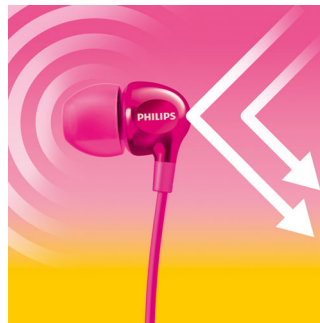

Philips
Headphones with mic

8.6mm drivers/closed-back
In-ear

SHE3705PK

Big beats, pumping bass

Compact design with vacuum metalized protection

Ultra small, big bass Philips Vibes in-ear headphones feature oval tube inserts for comfort and vacuum metalized coating for sleek looks with extra protection.

Colorful shiny coating

A high quality, glossy and colorful coating creates a sleek look while adding an extra protective surface.

Efficient drivers

Philips Vibes in-ear headphones house efficient drivers inside a compact design. They fit perfectly while pumping out clear sound and booming bass.

Oval sound tube

An oval sound tube insert provides ergonomic comfort to fit the true shape of the ear.

Perfect in-ear fit

Ultra small earphones fit perfectly inside the ear, creating a seal that blocks out external noise.

Reinforced cable relief

To extend the life of your headphones, a soft rubber relief between them and the cable protects the connection from damage through repeated bending.

SHE3705PK/00

Specifications

Packaging dimensions