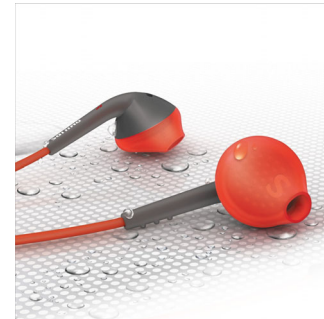

Kevlar-reinforced cable

Your ActionFit headphones are specially designed for durability and strength. Its Kevlar-coated cable is well protected against tearing and breaking, and can withstand extreme environments – and workouts.

Powerful sound

13.6mm drivers deliver powerful sound

Reflective stopper

Reflective stopper in the cable

S, M, L, caps

3 choices of ear cap sizes for optimal fit

Sweat and rain resistant

ActionFit headphones are specially designed for any active lifestyle. Whatever your sports or workout preference, your headphones can handle the heat, wet and sweat! Crafted with premium water-resistant materials, your headphones are comfortable sweat- and rain-proof.

Ultra light 8gm

Your ActionFit headphones weigh in at a mere 8gm, making them ultra lightweight and a pleasure to wear. In fact, you will hardly feel them when you're working out – just the superb, powerful sound that keeps you focused and motivated.