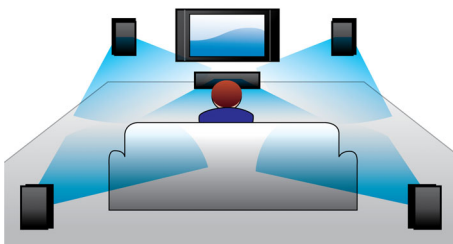

Dolby Digital

Because Dolby Digital, the world's leading digital multi-channel audio standards, make use

of the way the human ear naturally processes sound, you experience superb quality surround sound audio with realistic spatial cues.