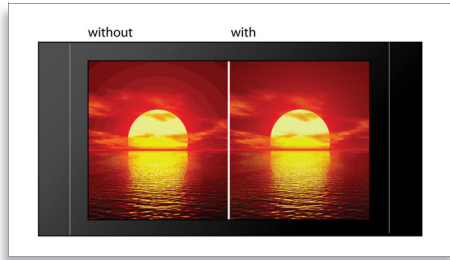

12-bit/108MHz video DAC

12-bit Video DAC is a superior Digital-to-Analogue-Converter that preserves every detail of the authentic picture quality. It shows subtle shades and smoother graduation of colors, resulting in a more vibrant and natural picture. The limitation of the usual 10bit DAC become in particular apparent while using large screens and projectors.