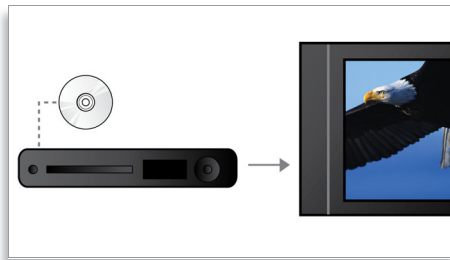

Plays it all

Play virtually any disc you want - whether they be CDs, (S)VCDs, DVDs, DVD+R, DVD-R, DVD+RW, DVD-RW or DVD+R DL. Experience unbeatable flexibility and the convenience of playing all your discs on the one device.