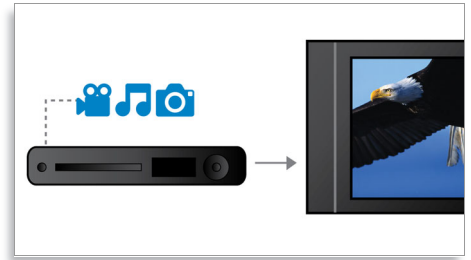

Plays it all

Play virtually any media format you want - whether they be DivX, MP3s, WMA or JPEGs. Experience the unbeatable convenience of great playability, and the luxury of sharing media files on your TV or home theater system - in the comfort of your living room.