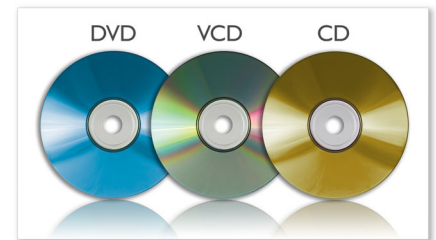

DVD, DVD+/-RW, (S)VCD, CD

The Philips Portable DVD player is compatible with most DVD and CD discs available in the market. DVD, DVD+/-R, DVD+/-RW, (S)VCD, and CD – all of them can play on the DVD player. DVD+/-R is a shorthand term for a DVD drive that can accept both of the common recordable DVD formats. Likewise, DVD+/-RW handles both common rewritable disc types.