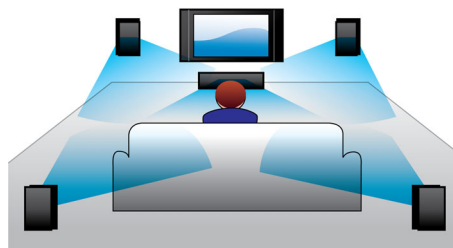

Dolby TrueHD and DTS-HD

Dolby TrueHD and DTS-HD Master Audio Essential deliver the finest sound from your Blu-ray Discs. Audio reproduced is virtually indistinguishable from the studio master, so you hear what the creators intended for you to hear. Dolby TrueHD and DTS-HD Master Audio Essential complete your high definition entertainment experience.