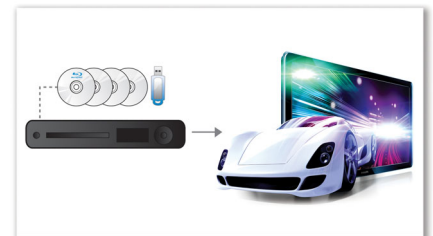

Plays it all

Play virtually any disc and any media format you want - whether they are 3D Blu-ray Discs, DVDs, VCDs, CDs or USB devices. Experience the unbeatable convenience of great playability, and the luxury of sharing media files on your TV or home theatre system.