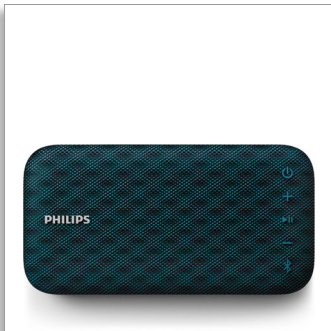

Philips  
wireless portable speaker

**4W, 8hr**

Long Bluetooth range  
Waterproof, dustproof  
By pack USB strap

**BT3900A**

### Intuitive charging

- Battery indicator to easily view power level
- USB cable doubles as a strap