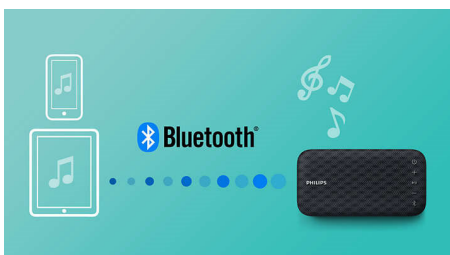

### Bass radiators

EverPlay speaker gives powerful sound from a compact form factor, with the help of a large bass radiating area. It delivers extra bass boost and extension.

### Anti-clipping function

Anti-Clipping lets you play music louder and keeps it high quality, even when the battery is low. It accepts a range of input signals, from 300mV to 1000mV and keeps your speakers safe from damage by distortion. This built-in function monitors the musical signal as it goes through the amplifier and keeps peaks within the amplifier's range, preventing the audio distortion caused by clipping without affecting loudness. A portable speaker's ability to reproduce musical peaks decreases along with battery power, yet anti-clipping reduces peaks caused by low battery, keeping music distortion free.

### Wireless music streaming

Bluetooth is a wireless communication technology that is both robust and energy-

efficient. The technology allows easy wireless connection to iPod/iPhone/iPad or other Bluetooth devices, such as smartphones, tablets or even laptops. So you can enjoy your favorite music, sound from video or game wireless on this speaker easily.