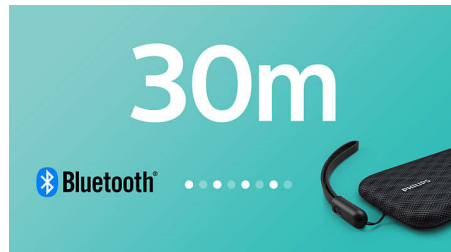

### Anti-clipping function

Anti-Clipping lets you play music louder and keeps it high quality, even when the battery is low. It accepts a range of input signals, from 300mV to 1000mV and keeps your speakers safe from damage by distortion. This built-in function monitors the musical signal as it goes through the amplifier and keeps peaks within the amplifier's range, preventing the audio distortion caused by clipping without affecting loudness. A portable speaker's ability to reproduce musical peaks decreases along with battery power, yet anti-clipping reduces peaks caused by low battery, keeping music distortion free.

### Wireless music streaming

Bluetooth is a wireless communication technology that is both robust and energy-

efficient. The technology allows easy wireless connection to iPod/iPhone/iPad or other Bluetooth devices, such as smartphones, tablets or even laptops. So you can enjoy your favorite music, sound from video or game wireless on this speaker easily.

### 30m Bluetooth range

Move freely around with your smart phone, without worrying about dropping your music. EverPlay speaker offers an incredibly stable and long-range Bluetooth connection up to 30 metres or 100 feet, three times faster than industry standards. The speakers are equipped with a sensitivity antenna and radio frequency filter to minimize background interference.