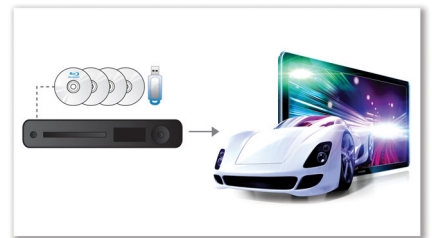

Plays it all

Play virtually any disc and any media format you want - whether they are 3D Blu-ray Discs, DVDs, VCDs, CDs or USB devices.

Experience the unbeatable convenience of great playability, and the luxury of sharing media files on your TV or home theatre system.