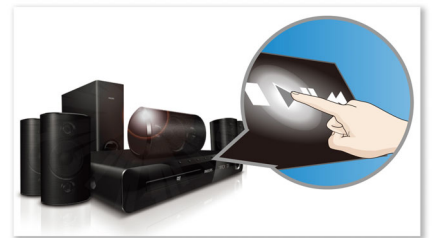

Sleek high gloss finishing

Sleek high gloss finishing with unique touch controls