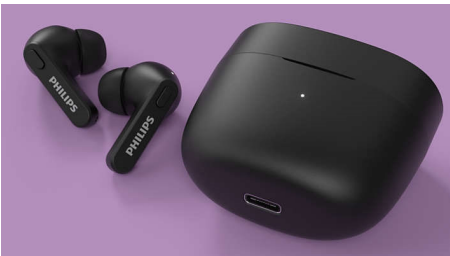

- Make calls using a single earbud. Mono mode
- 4 colors. 'Hockey-stick' design
- Secure, comfortable in-ear fit
- Soft silicone ear-tip covers in small, medium, and large

Small charging case. Up to 18 hours play time.

True Wireless Headphones

Earbuds with in-ear fit Super-small charging case, IPX4 water protection, Up to 18 hours play time

Highlights

IPX4 splash/sweat resistant

With an IPX4 rating and powerful 6 mm drivers, these headphones let you enjoy great sound in any weather. Fully splash resistant, they won't mind a little sweat and you don't need to worry about getting caught in the rain.

Super-small charging case

Hit the road with multiple charges in your pocket. You get up to 6 hours play time from a single charge, plus 12 extra hours from a fully

charged case. A short 15-minute charge in the case gives you an hour of play time. A full charge of the case takes 2 hours via USB-C.

Secure, comfortable in-ear fit

You get real comfort thanks to soft, interchangeable silicone ear-tip covers. The ear-tips on each earbud insert securely into your ear canal, creating a perfect seal that diminishes external noise. The 'hockey stick' form factor keeps each earbud secure.