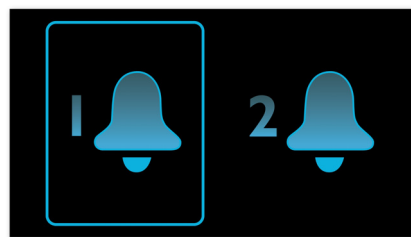

Dual alarm

The Philips audio system comes with two alarm times. Set one alarm time to wake you up and the other time to wake up your partner.