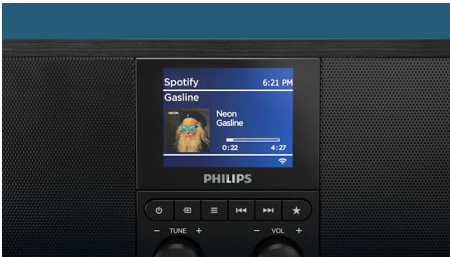

PHILIPS

Internet Radio
DAB+ Spotify connect, Bluetooth®, with wireless phone charger

Highlights

Internet radio

This internet radio is your ticket to thousands of global stations broadcasting every conceivable kind of program. The digital tuner delivers crystal-clear reception and you can set up to 20 presets for your favorite internet, DAB+, or FM stations.

Easy streaming. Epic listening

Streaming from Spotify? This Bluetooth internet radio boasts Spotify Connect. Use your mobile as a remote control while the radio streams Spotify's best-quality signal—directly from the Spotify servers. You can also stream from other music services via your mobile device.

Wireless Qi charging pad

A wireless Qi charging pad sits on top of the radio. For older-style phones, there's a USB charging port. There's a large, clear digital-time display, and key controls are located on the front panel.

Sleek looks

The matte-black wooden cabinet surrounds a large, high-gloss color display, and a black metal speaker grille. The display shows album art and song information from Spotify Connect, and station logos when you use internet radio or DAB.