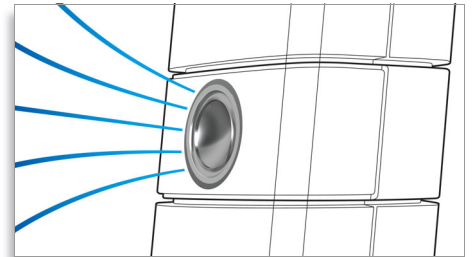

Exposed tweeter

Unique speakers designed with exposed tweeters to give maximum dispersion and openness in the sound.