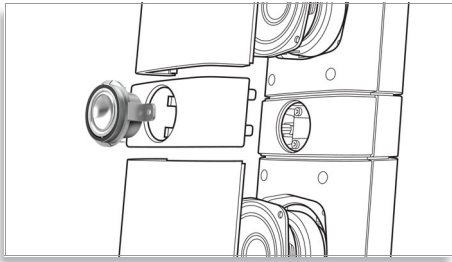

Highlights

Titanium tweeters

The co-developed tweeters, crafted in titanium, are very rigid and light to guarantee undistorted sound. Their incredible resistance to distortion and resonance through the whole audible frequency range guarantees superb clarity of all sound details.