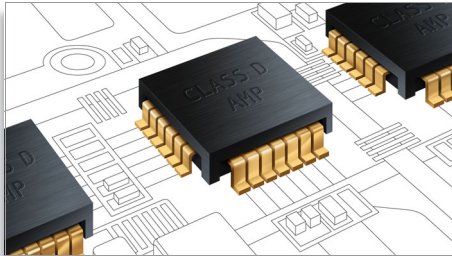

Premium Class D Amplifiers

The Philips proprietary Premium Class-D Amplifiers are designed to preserve the original sound source for greater audio signal accuracy, thus allowing acoustic details in music and movies to be delivered exactly as the artist or director intended.