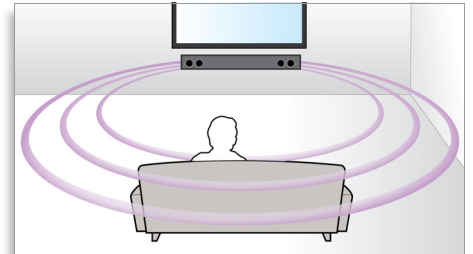

Built-in dock for iPod/iPhone

A built-in dock for iPod/iPhone lets you play movies, music and photos from your iPod/iPhone. What's more, you can charge and control the iPod/iPhone and browse through its contents on your TV screen - all with the home theater's remote. Doing away with cumbersome cables and connections, the integrated dock brings portable entertainment into your home - with absolute ease.

Smart TV

Philips home theater systems with Smart TV offer you an array of enhanced features, including Net TV, DLNA and MyRemote. Net TV brings a wide range of online information and entertainment to your TV. Simply select Net TV in the Home Menu and to start browsing for services like, video-on-demand stores* for the latest releases in HD, and Catch-up TV. With DLNA, you can access photos, music and movies stored on your PC

from the comfort of your couch. Can't find the remote control? Simply use your smart phone or tablet PC to control your home theater via the Philips MyRemote app.

Virtual Surround Sound

Philips Virtual Surround Sound produces rich and immersive surround sound from less than five-speaker system. Highly advanced spatial algorithms faithfully replicate the sonic characteristics that occur in an ideal 5.1-channel environment. Any high quality stereo source is transformed into true-to-life, multi-channel surround sound. No need to purchase extra speakers, wires or speaker stands to appreciate room-filling sound.