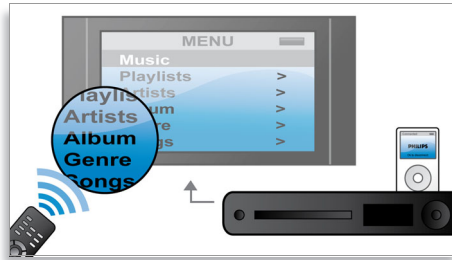

Designed to enhance your cinema at home

- Unique speakers with exposed tweeter for undisturbed sound
- Lifestyle design in high quality brushed aluminum and glass

Simply enjoy all your entertainment

- Full HD 3D Blu-ray for a truly immersive 3D movie experience
- Built-in dock for convenient playback from your iPod/iPhone
- Built-in WiFi to enjoy your connected media wirelessly
- Smart TV to enjoy online services & access multimedia on TV

Built-in dock for iPod/iPhone

A built-in dock for iPod/iPhone lets you play movies, music and photos from your iPod/iPhone. What's more, you can charge and control the iPod/iPhone and browse through its contents on your TV screen - all with the home theater's remote. Doing away with cumbersome cables and connections, the integrated dock brings portable entertainment into your home - with absolute ease.