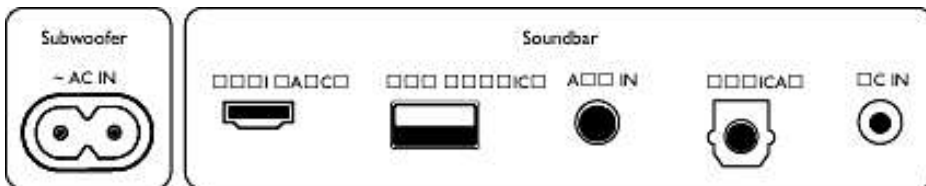

Supported Audio Formats

- Bluetooth: SBC
- HDMI ARC: LPCM 2ch
- Optical: LPCM 2ch

Outer Carton

- Length: 98.3 cm
- Number of consumer packagings: 2
- Width: 55.5 cm
- Gross weight: 13.04 kg
- Height: 24.6 cm
- GTIN: 1 48 95229 11637 2
- Nett weight: 7.56 kg
- Tare weight: 5.48 kg

Convenience

- Remote Control
- Night mode: No

Compatibility

- Smartphone/tablet APP control: No

Power

- Power LED indicator
- Subwoofer power consumption: 20 W
- Main unit power supply: 100-240V AC, 50/60 Hz
- Subwoofer power supply: 100-240V AC, 50/60 Hz
- Subwoofer standby power: < 2 W
- Main unit standby power: < 0.5 W
- Auto standby

Packaging dimensions

- Height: 21.7 cm
- Packaging type: Box
- Type of shelf placement: Laying
- Width: 96.2 cm
- Depth: 37.6 cm
- Number of products included: 1
- EAN: 48 95229 11637 5
- Gross weight: 5.77 kg
- Nett weight: 3.78 kg
- Tare weight: 1.99 kg

Accessories

- Included accessories: Power adapter, Power cord, Remote Control, 2 x AAA Batteries, Wall mount bracket, Quick start guide, Warranty Card

Design

- Color: Black
- Wall mountable

Dimensions

- Main Unit (W x H x D): 900 x 65.5 x 91 mm
- Main Unit Weight: 1.53 kg
- Subwoofer (W x H x D): 150 x 225 x 267 mm
- Subwoofer Weight: 2.1 kg

Video

- 3D pass-through: No

Issue date 2024-05-02

Version: 7.7.1

EAN: 48 95229 11637 5

© 2024 Koninklijke Philips N.V.
All Rights reserved.

Specifications are subject to change without notice.
Trademarks are the property of Koninklijke Philips N.V.
or their respective owners.

www.philips.com

* The terms HDMI, HDMI High-Definition Multimedia Interface, HDMI Trade dress and the HDMI Logos are trademarks or registered trademarks of HDMI Licensing Administrator, Inc.