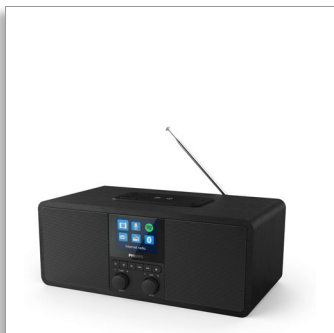

Philips
Internet Radio

DAB+

Spotify connect
Bluetooth®
with wireless phone charger

TAR8805

More to love

Whatever you love, you'll find it with ease on this Philips internet radio. As well as internet, DAB+, and FM tuning, you also get Spotify Connect compatibility and Bluetooth streaming. Charge your mobile on the wireless Qi charging pad.

Feature-packed DAB+ internet radio

- Internet radio. Thousands of stations at your fingertips
- Bluetooth. Stream, music, podcasts, and more
- DAB+/FM radio. Digital tuning with up to 20 presets
- Wireless Qi charging pad. USB port
- Spotify Connect. Use a mobile device as a Spotify remote

Day and night

- DC-in. Mains-powered
- Dimensions: 268x159x114 mm
- Dual alarms and sleep timer
- Sleek looks. Large 2.4" color display

Hear what you love

- Bass-reflex port. Full, powerful low tones
- 2x 3" full-range drivers. Clear, detailed sound

Sleek looks

The matte-black wooden cabinet surrounds a large, high-gloss color display, and a black metal speaker grille. The display shows album art and song information from Spotify Connect, and station logos when you use internet radio or DAB.