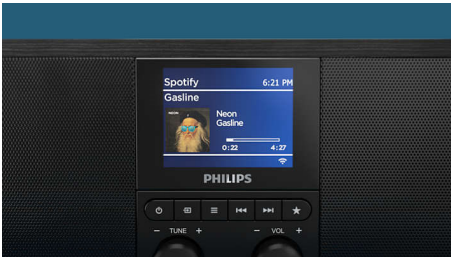

PHILIPS

Internet Radio
DAB+ Spotify connect, Bluetooth®, with wireless phone charger

Highlights

Internet radio

This internet radio is your ticket to thousands of global stations broadcasting every conceivable kind of program. The digital tuner delivers crystal-clear reception and you can set up to 20 presets for your favorite internet, DAB+, or FM stations.

Easy streaming. Epic listening

Streaming from Spotify? This Bluetooth internet radio boasts Spotify Connect. Use your mobile as a remote control while the radio streams Spotify's best-quality signal—directly from the Spotify servers. You can also stream from other music services via your mobile device.

Wireless Qi charging pad

A wireless Qi charging pad sits on top of the radio. For older-style phones, there's a USB charging port. There's a large, clear digital-time display, and key controls are located on the front panel.

Sleek looks

The matte-black wooden cabinet surrounds a large, high-gloss color display, and a black metal speaker grille. The display shows album art and song information from Spotify Connect, and station logos when you use internet radio or DAB.