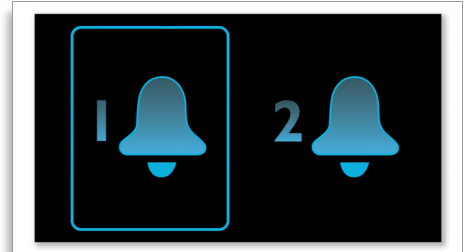

Dual alarm

The Philips audio system comes with two alarm times. Set one alarm time to wake you up and the other time to wake up your partner.

Issue date 2013-02-12

Version: 2.1.8

12 NC: 8670 000 71503
EAN: 87 12581 57956 2

© 2013 Koninklijke Philips Electronics N.V.
All Rights reserved.

Specifications are subject to change without notice.
Trademarks are the property of Koninklijke Philips
Electronics N.V. or their respective owners.

www.philips.com