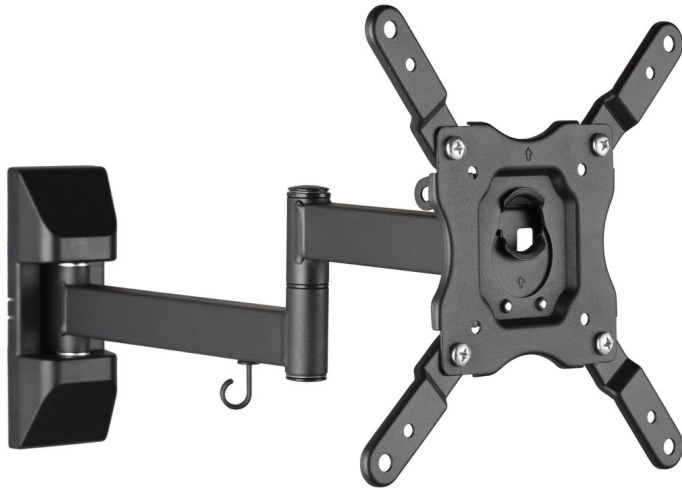

Philips  
TV Wall Mount

## Universal

Articulating  
LCD/LED/OLED/QLED  
compatible  
Flat & curved TV compatible

SQM9220

# Universal articulating wall mount

for TV size between 17" to 55"

Designed to fit most brands of TV with a focus on safety & ease of use. Easy 1-2-3 installation kit includes necessary hardware for different wall types, templates. Slim design but strong for weight capacity up to 18 kg (40 lbs).

### Easy installation

- Level correction
- TV cable management to hide cables for a neater look
- Mounting hardware included
- Standard VESA mounting hole pattern
- Up to VESA 200x200 mounting