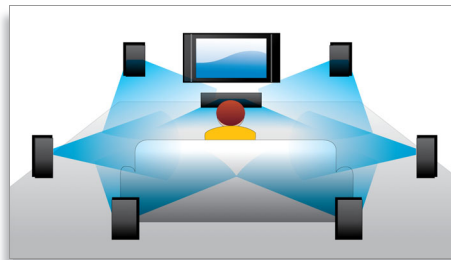

Dolby TrueHD and DTS-HD MA

DTS-HD Master Audio and Dolby TrueHD deliver 7.1 channels of the finest sound from your Blu-ray Discs. Audio reproduced is virtually indistinguishable from the studio master, so you hear what the creators intended for you to hear. DTS-HD Master Audio and Dolby TrueHD complete your high definition entertainment experience.