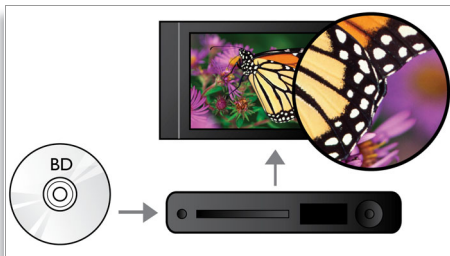

Blu-ray Disc playback

Blu-ray Discs have the capacity to carry high definition data, along with pictures in the 1920 x 1080 resolution that defines full high definition images. Scenes come to life as details leap at you, movements smoothen and images turn crystal clear. Blu-ray also delivers uncompressed surround sound — so your audio experience becomes unbelievably real. The high storage capacity of Blu-ray Discs also allows a host of interactive possibilities to be built in. Seamless navigation during playback and other exciting features such as pop-up menus bring a whole new dimension to home entertainment.