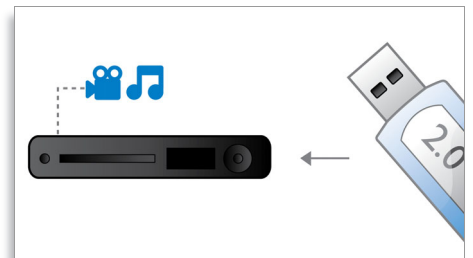

Hi-Speed USB 2.0 Link

The Universal Serial Bus or USB is a protocol standard that is conveniently used to link PCs, peripherals and consumer electronic equipment. Hi-Speed USB devices have a data transfer rate of up to 480 Mbps - up from the 12 Mbps of original USB devices. With Hi-Speed USB 2.0 Link, all you have to do is plug in your USB device, select the movie, music or photo and play away.